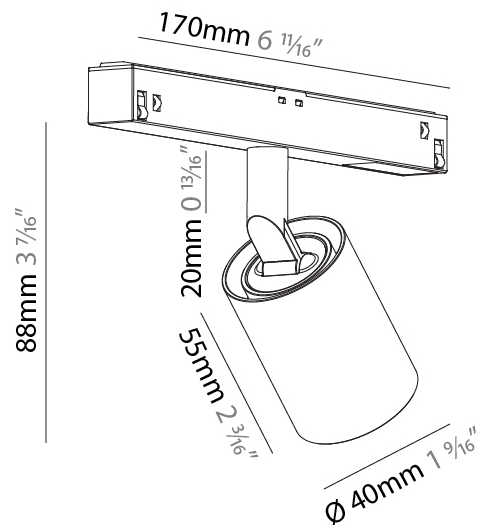

1. To build a product code in our configurator select the specify button on the base model # product page
2. To build a manual product code on this datasheet choose from the options listed below in blue font and add the suffix to the base model #

GENERAL

Series: Centriq
Subseries: Centriq for Clicktrack
Brand: Prolicht
Division: Architectural
Mounting Type: Track
Mounting Location: Ceiling
Subcategory: Spots

PHYSICAL

Shape: Cylinder
Diameter (mm): 40
Diameter (in): 1 9/16
Length (mm): 170
Length (in): 6 11/16
Height (mm): 88
Height (in): 3 7/16
Light Distribution: Adjustable / Direct
Fixture Finish: SSR / BKV / CWI / CRY / HAB / UFT / ITA / RUA / FTG / MYG / LOD / PUS / FRO / FUP / KIA / POP / BLS / SPG / MEY / GOH / GUM / CHC / COM / ABZ / JAG / OBR / MOS / ROR
Fixture Material: Aluminum

ELECTRICAL

Lamp Type: LED (Zhaga Standard)
Input Wattage (W): 6
Total Output Wattage (W): 5.4
Dimming: Non-Dimmable
Driver Included: No
Driver Location: Remote
Driver Type: Constant Voltage - Universal
Driver Class: Class 2
Input Voltage (V): 48
Constant Current (mA): 490
Upon Request: 0-10Vdc dimming / DALI dimming

LED

Number of LEDs: 1
Color Temperature (°K): 2700 / 3000 / 4000
Max. Delivered Lumen (lm): 360 / 390 / 420
CRI: >90 CRI

OPTICAL

Reflector°: 10
Adjustability: Rotational 360°; Tilt 90° (±45°)

RATINGS AND CERTIFICATIONS

Certified By: Certified for North American Standards
IP rating: IP20